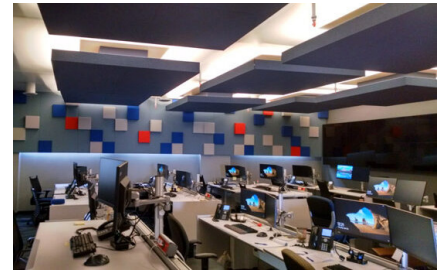

FINISHES

Guilford of Maine FR701 Style 2100 is the industry standard. Hundreds of approved decorative fabrics are also available from numerous manufacturers including, but not limited to: Guilford of Maine,